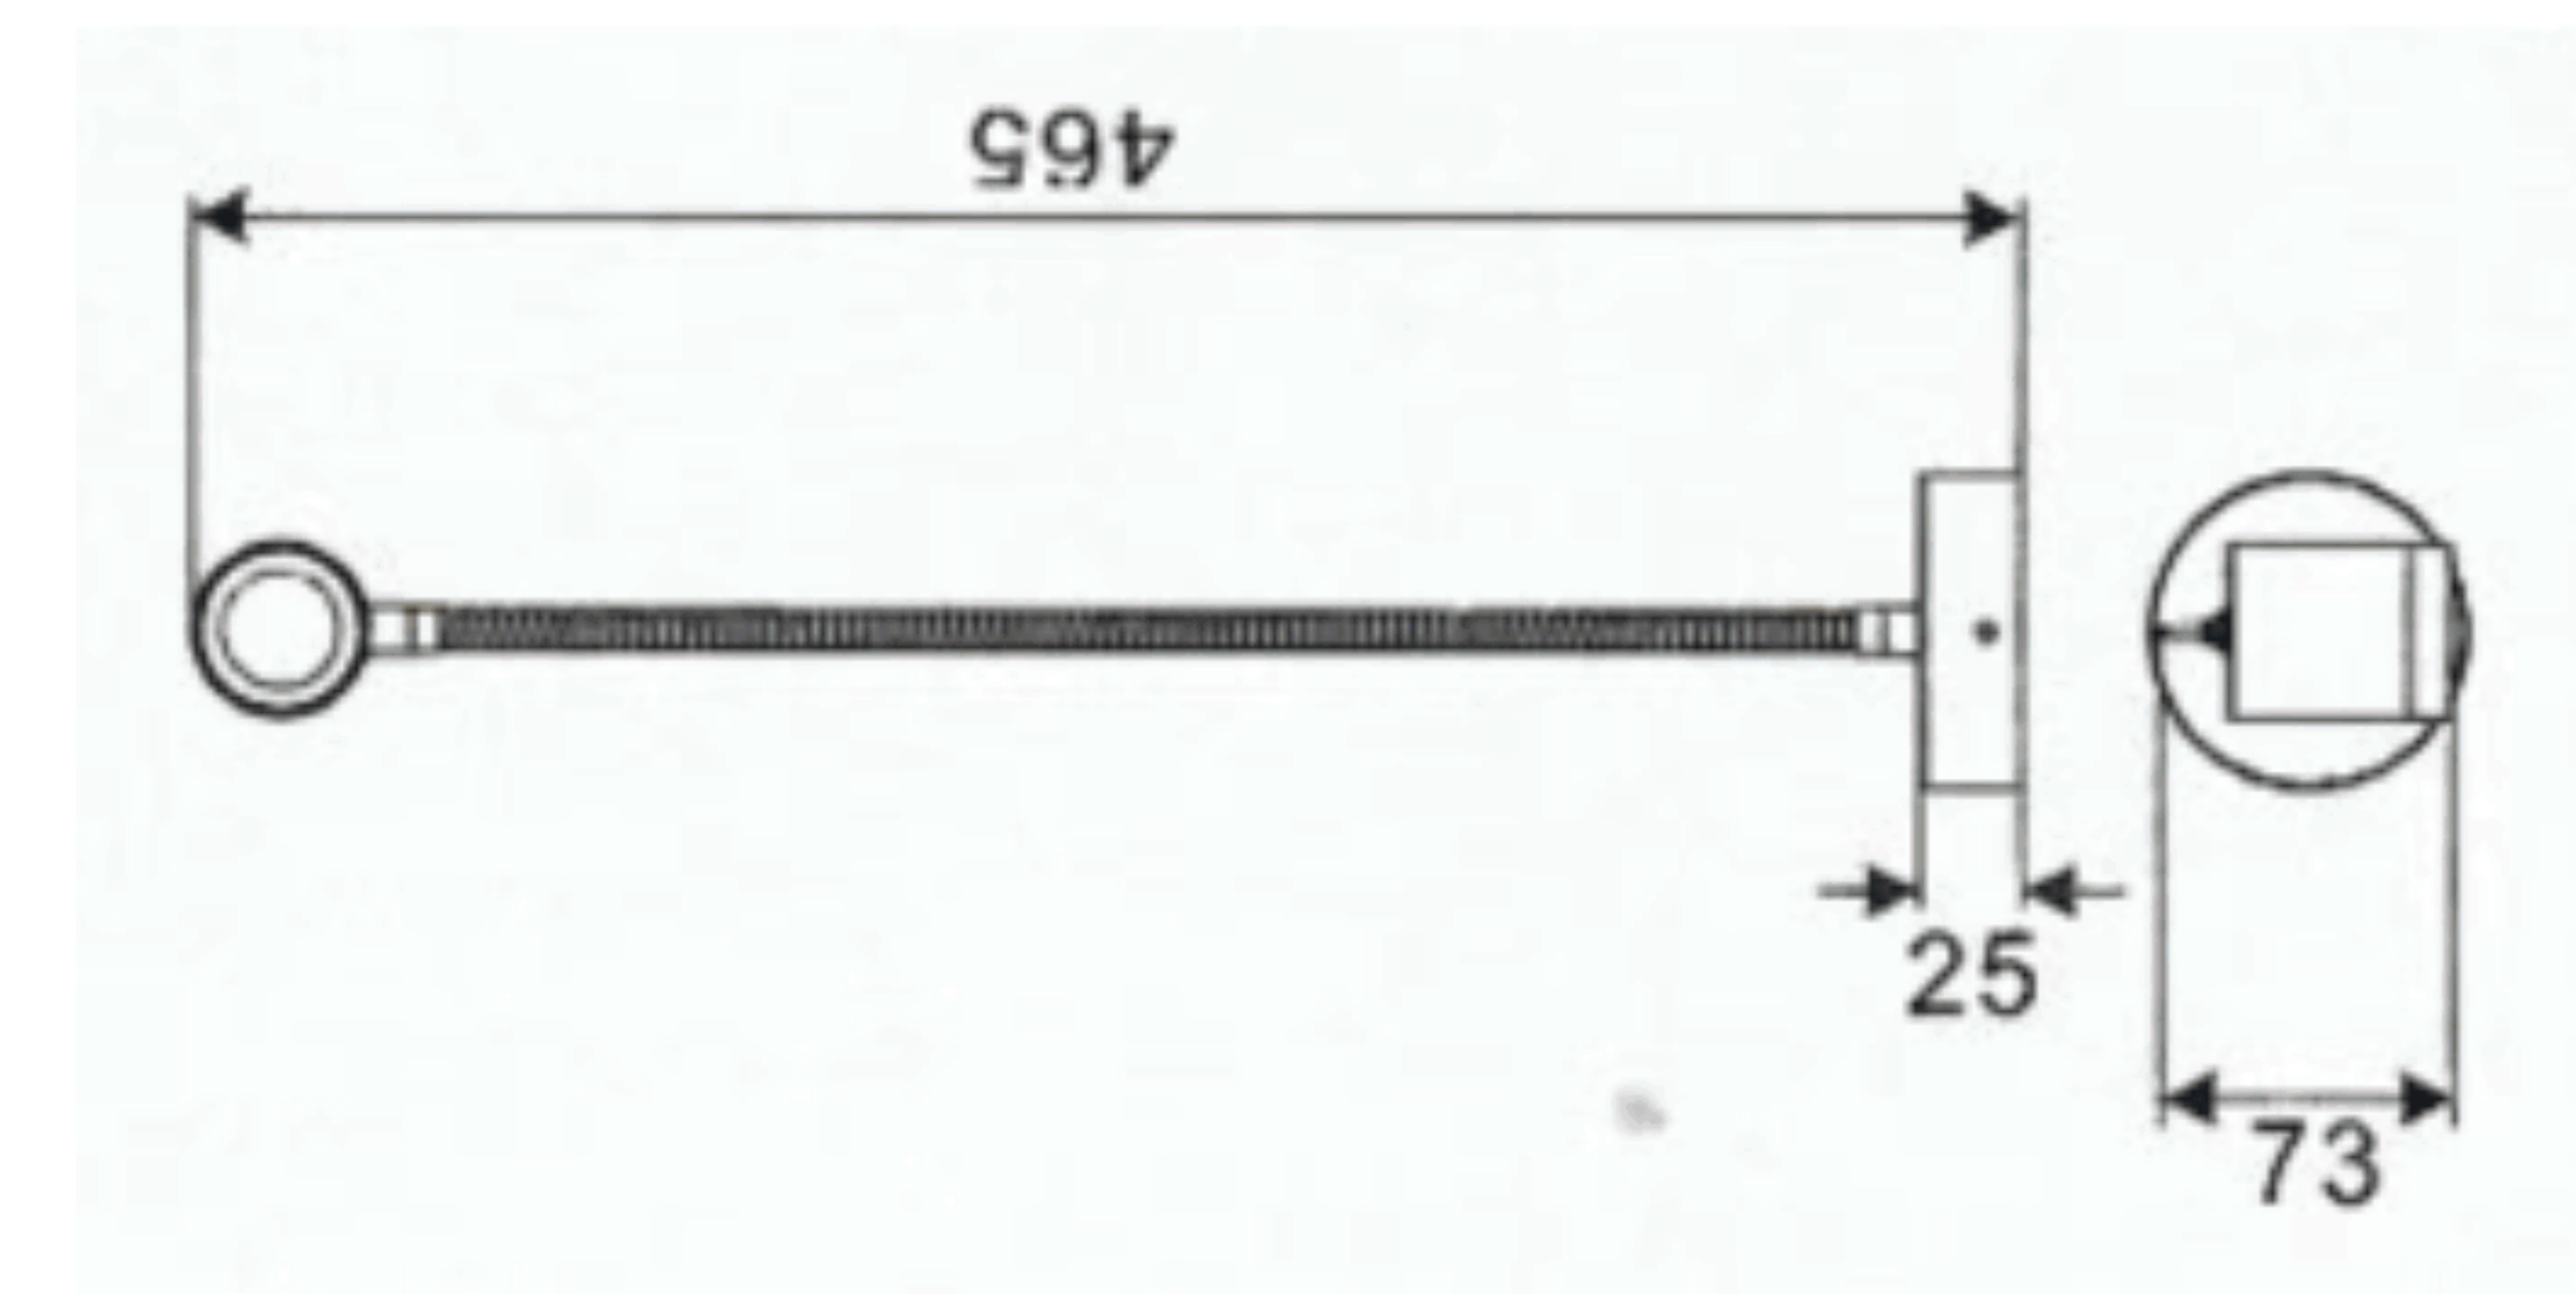

LED - 1014

LED spotlight

Material: Aluminum

Light source: 1 LED

Typ of LED: CREE M3

Luminous flux: 46 Lumen

IP Rating: IP-20

Size (mm): 465 x 73 x 25

Model	Power (W)	Voltage	Packing Details (mm)	Volume (m ³)
LED-1014	1 x 1	230 V / 50 Hz	445 x 190 x 620 (10 pcs)	0.052