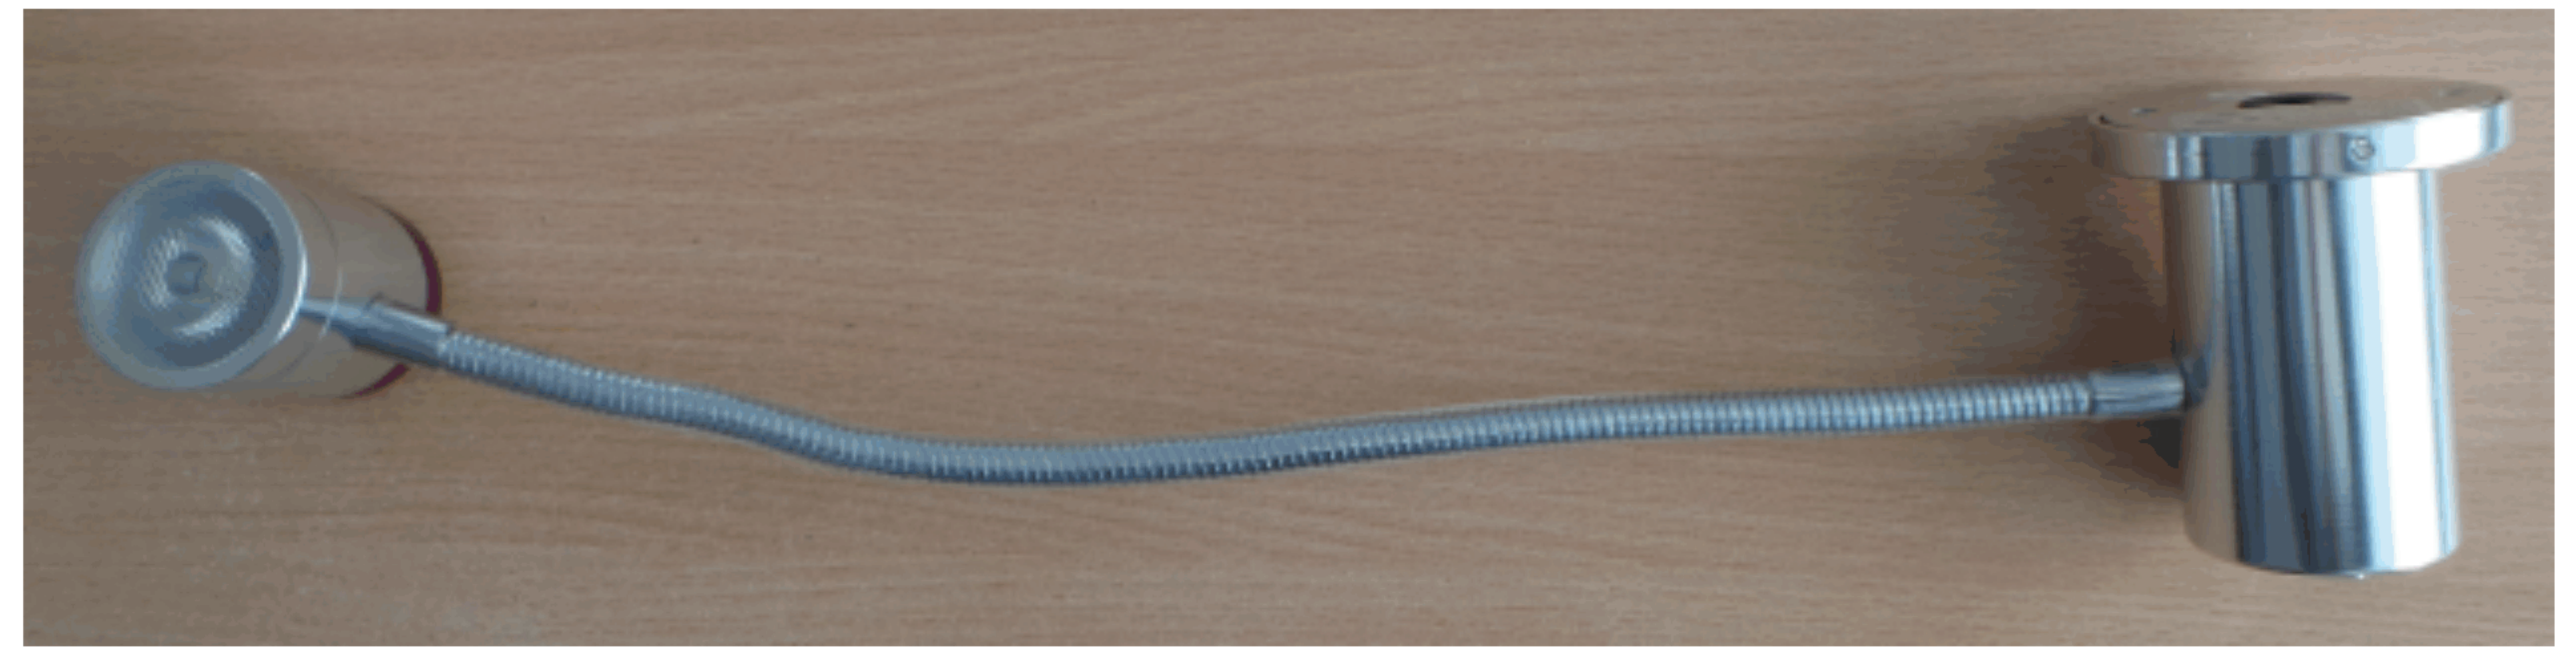

LED - 1014

LED spotlight

Material: Aluminum

Light source: 1 LED

Typ of LED: CREE M3

Luminous flux: 46 Lumen

IP Rating: IP-20

Size (mm): 465 x 73 x 25

Model	Power (W)	Voltage	Packing Details (mm)	Volume (m ³)
LED-1014	1 x 1	230 V / 50 Hz	445 x 190 x 620 (10 pcs)	0.052